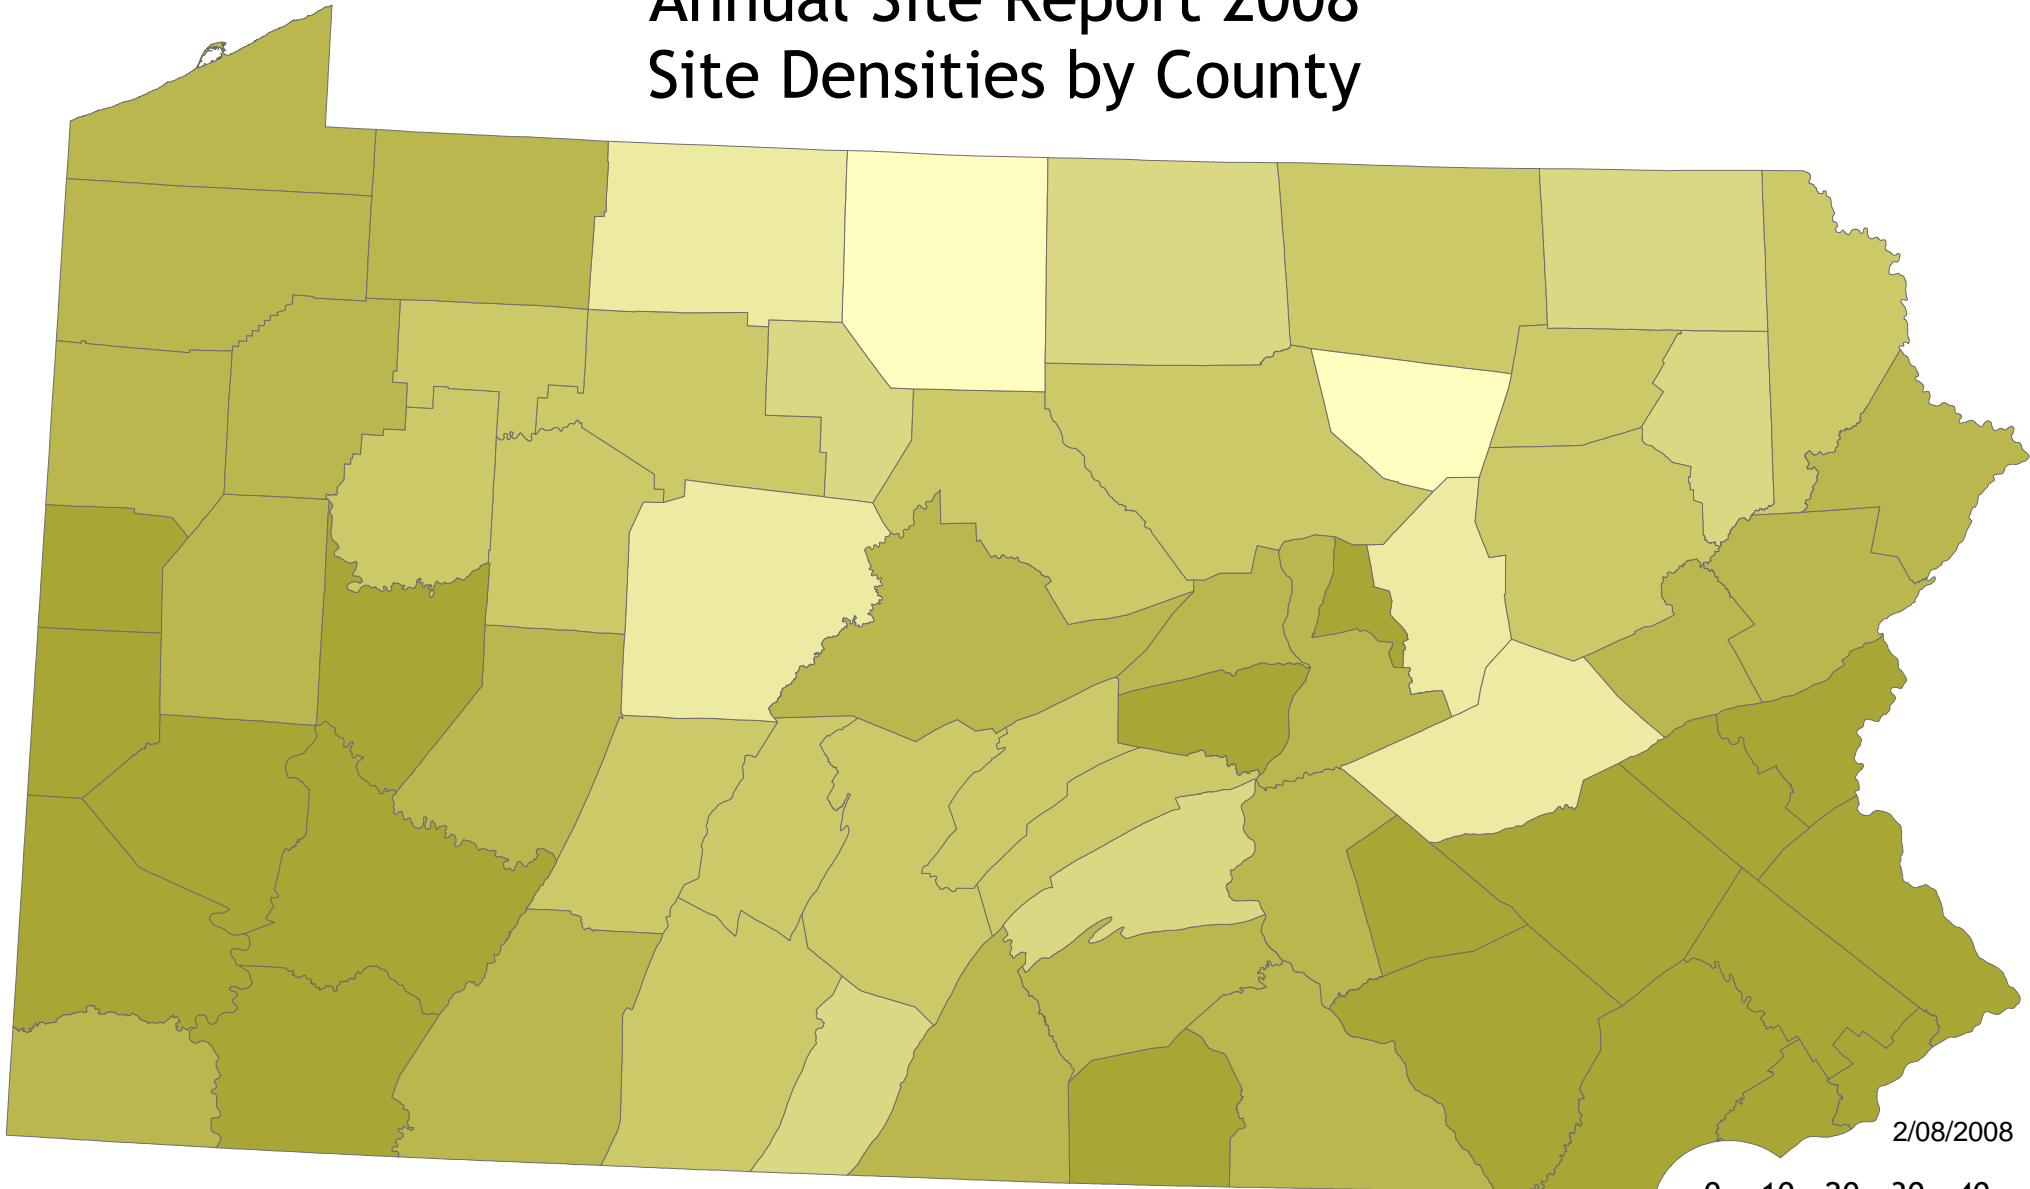

# Pennsylvania Archaeological Site Survey

### Site Densities by County

2/08/2008

Site Densities As 1 Site Per Number of Square Miles

0.60 to 1.5

1.52 to 2.9

2.92 to 4.9

4.91 to 8.3

8.36 to 15.1