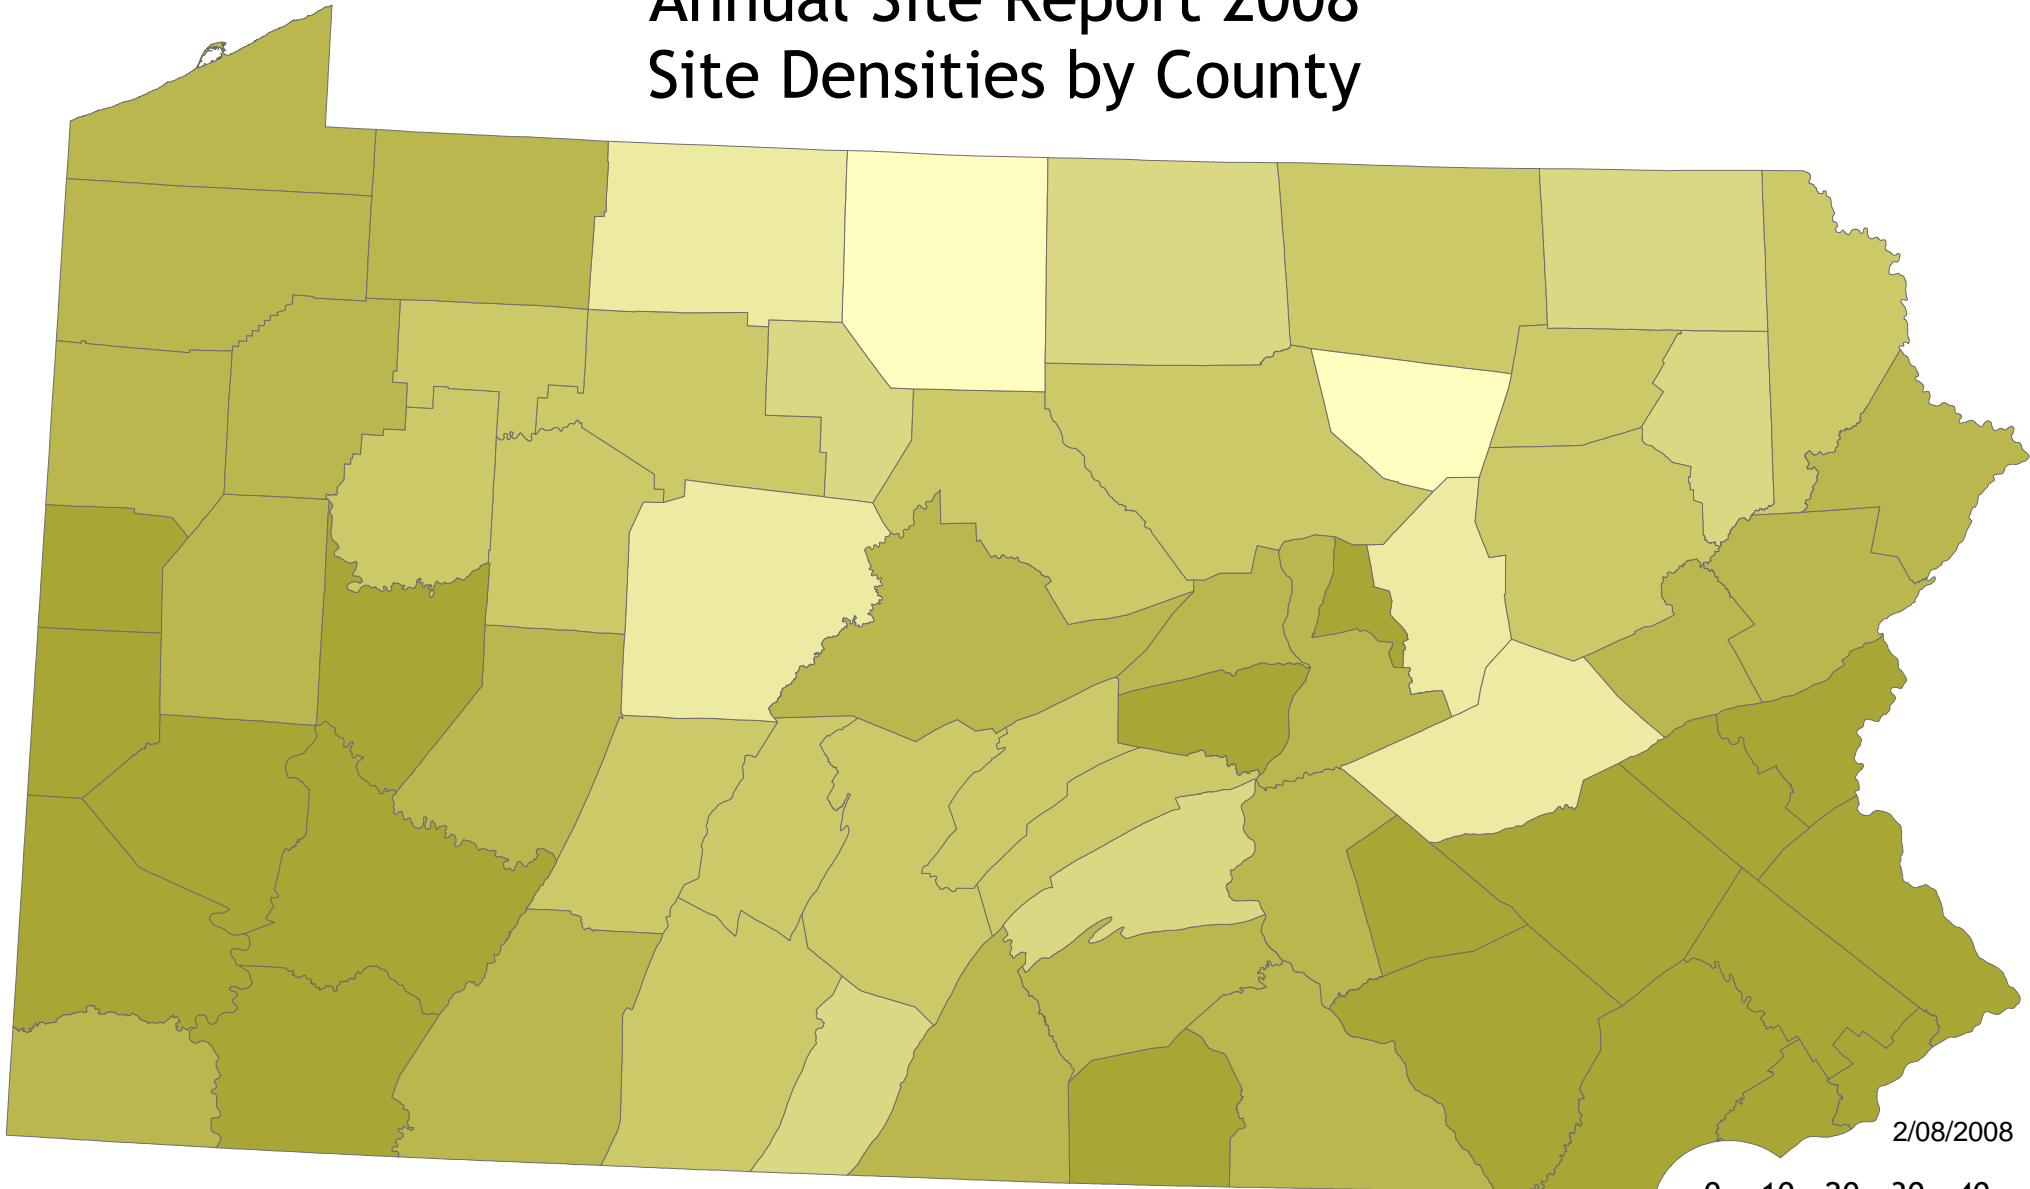

Pennsylvania Archaeological Site Survey Annual Site Report 2008 Site Densities by County

2/08/2008

Site Densities As 1 Site Per Number of Square Miles

0.60 to 1.5

1.52 to 2.9

2.92 to 4.9

4.91 to 8.3

8.36 to 15.1