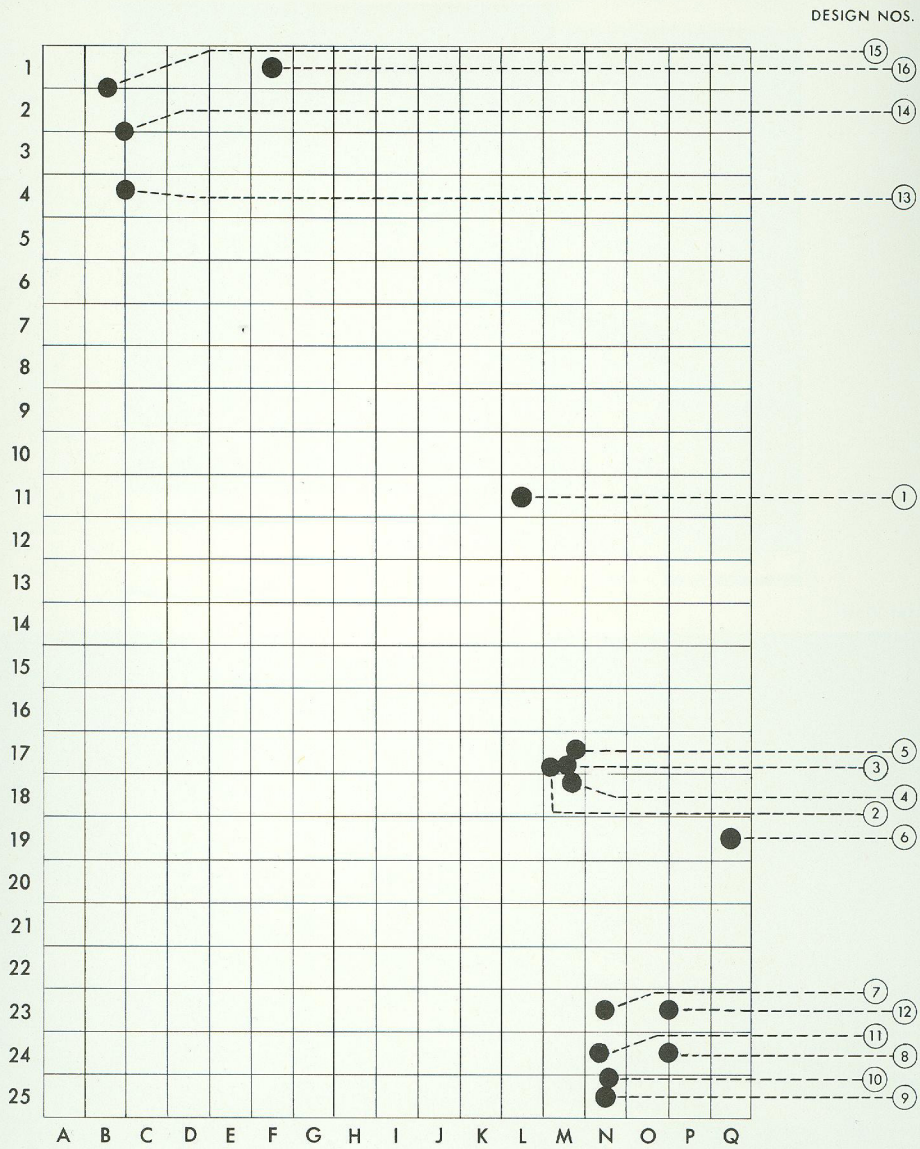

DISTRIBUTION OF DESIGNS AFTER JAMES L. SWAUGER, FIELD SKETCHES,  
28 AUGUST AND 12 SEPTEMBER 1962

ONE METER —